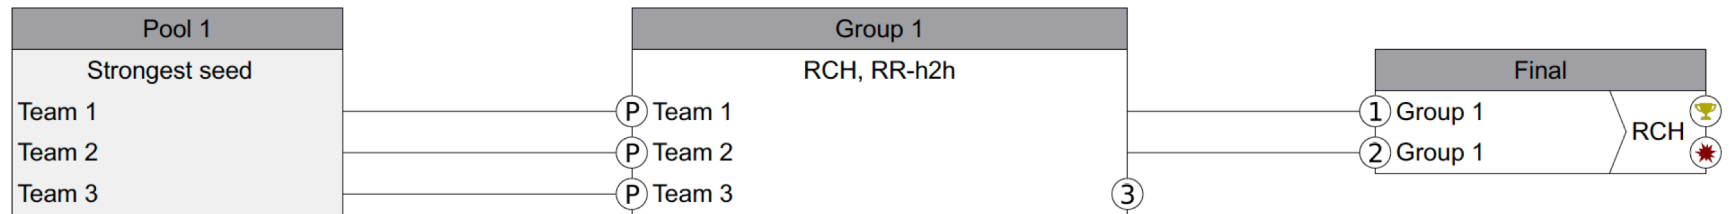

Game Schedule (preliminary)

Time	11 July	12 July	13 July		14 July		Technical Challenges	15 July		16 July	
	Setup	Setup	AdultSize	KidSize	AdultSize	KidSize		AdultSize	KidSize	Competition Day	
08:00		Setup	Setup		Setup			Setup		Setup	
08:30											
09:00		Robot Inspection & Setup		Drop In - DK1		K-RR-G1-1 and K-RR-G3-1	AdultSize Teams		Quarter-Final-1	3rd Place Kid	
09:30			Drop In - DA1		A-RR-G1						
10:00				Drop In - DK2		K-RR-G2-1 and K-RR-G4-1			Quarter-Final-2		
10:30										Final Adult	
11:00						K-RR-G1-2 and K-RR-G3-2	KidSize Teams		Quarter-Final-3		
11:30									A-RR-G4	Quarter-Final-4	
12:00				Drop In - DK3		K-RR-G2-2 and K-RR-G4-2					Final Kid
12:30			Drop In - DA2		A-RR-G2						
13:00				Drop In - DK4		K-RR-G1-3 and K-RR-G3-3			A-RR-G5		
13:30											
14:00				Opening Ceremony Main Stage EH98			K-RR-G2-3 and K-RR-G4-3				
14:30											
15:00	Registration Open									Semi-Final 1	Award Ceremony
15:30						A-RR-G3			A-RR-G6	Semi-Final 2	
16:00			Drop In - DA3	Drop In - DK5		Intermediate 1 and 2					
16:30	Setup			Drop In - DK6		Intermediate 3 and 4					
17:00							Team Leader Meeting			Closing Ceremony Nile 1-4	
17:30											
18:00		Team Leader Meeting			Team Leader Meeting						
18:30			Welcome Party Bhiraj Hall 2-3 2F BITEC								
19:00	Team Leader Meeting				Open Humanoid Competition Symposium Satellite Event		Major Banquet Bhiraj Hall 1-3, 2F BITEC				
19:30		Referee Training									
20:00											
20:30					Referee Training - Technical Challenges						
21:00											
21:30	Setup										
22:00		Setup									
22:30											
23:00					Setup						
23:30											

Game Plan KidSize

Drop-in
games

Game Plan AdultSize

Drop-in
games

Drop-In Drawing