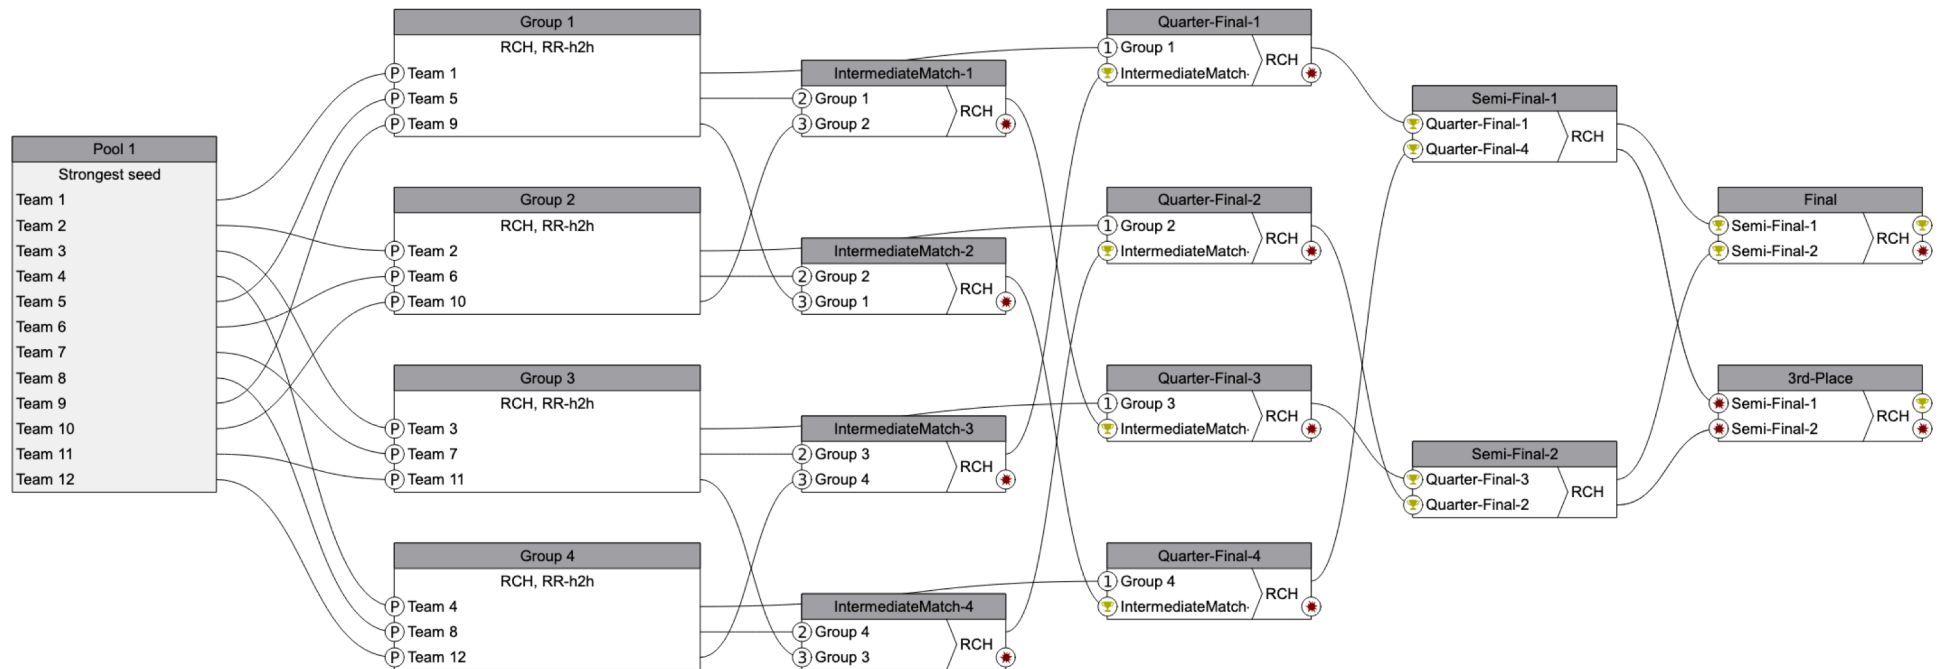

Game Plan KidSize

Drop-in
games