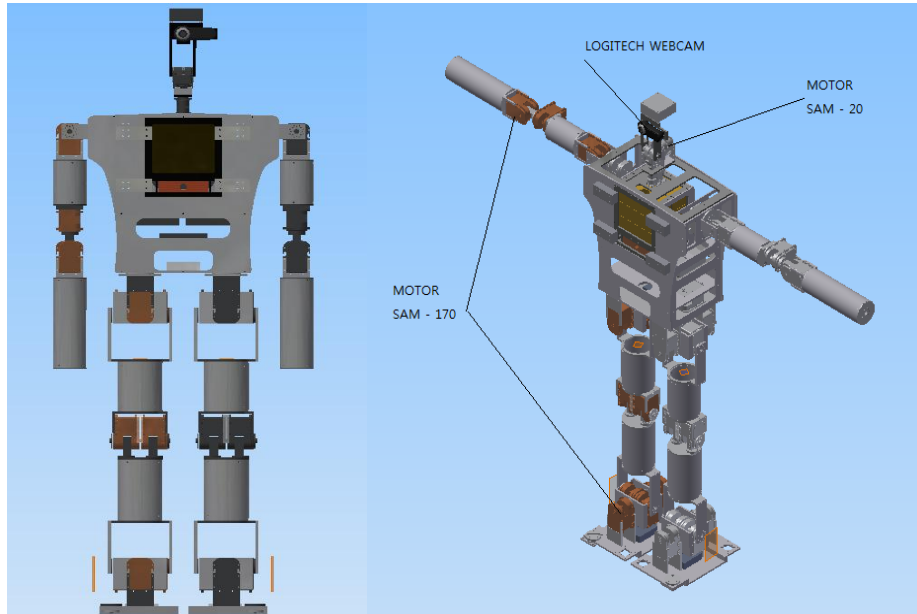

Kwangwoon University, Wolgae-Dong, Nowon-Gu, Seoul, Republic of Korea

<b>SIZE</b>	Weight 26 kg Height 152 cm Leg Height 75 cm Arm Height 60 cm Sole of a foot Height 26.5 cm Sole of a foot Width 16.5 cm
<b>Number of degrees of freedom</b>	All of DOF 23 DOF LEG 6 DOF ARM 4 DOF
<b>Type of motors, Speed</b>	SAM-170E 30 60 RPM SAM-20 3 140 RPM
<b>Computing units</b>	FIT PC 2I CPU : Intel Atom Z5xx 1.1GHz – 2GHz* Graphics : Intel GMA500 RAM : DDR2 1G USB : 4 USB PORT
<b>Camera</b>	Logitech Webcam Pro 9000 (1600 * 1200, 720p)
<b>Sensors</b>	Acc Sensor Gyro Sensor Load Cell Sensor