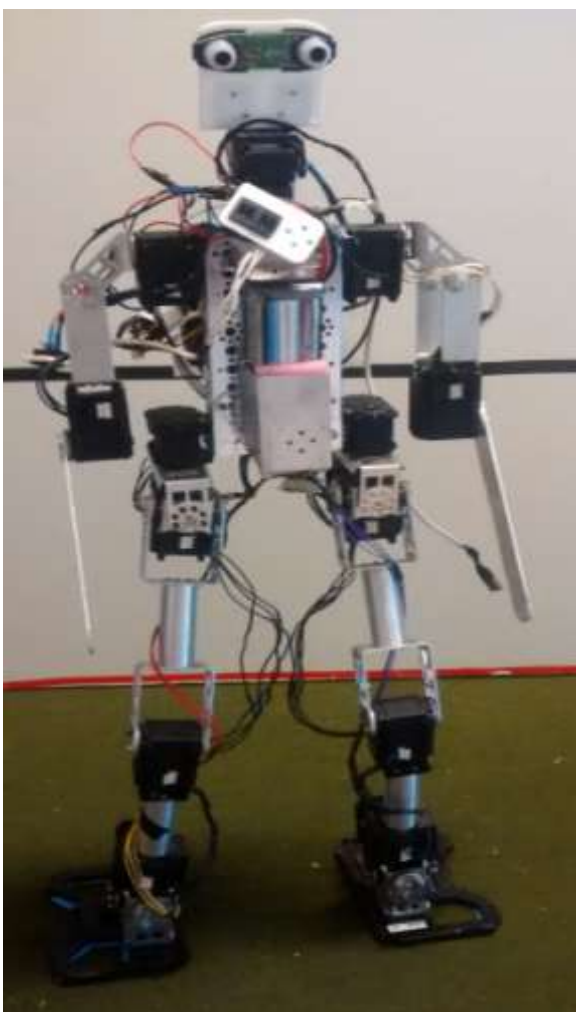

EDROM Robot Specification

<Robocup 2014 Humanoid Teen-Size League>

FEMEC, Federal University of Uberlândia
Av. João Naves de Ávila, No. 2121, Block 1M, room 1M123

rsgoncalves@mecanica.ufu.br; ufursgoncalves@yahoo.com.br
edromufu@gmail.com

EDROM <ufuedrom.wordpress.com>

Names	DILMA; LISA
Height	92 cm
Weight	8 Kg
Degrees of freedom	18
Type of Motors	Dynamixel AX-18, RX-64, MX-64 EX-106
Sensors	Phidget Spatial 3/3/3
Camera Resolution	Minoru 3D 320x240 640x480
Computing Unit	1,5 GHz AMD quad core 4GB
Battery	18.5, Li-Po 4350mH